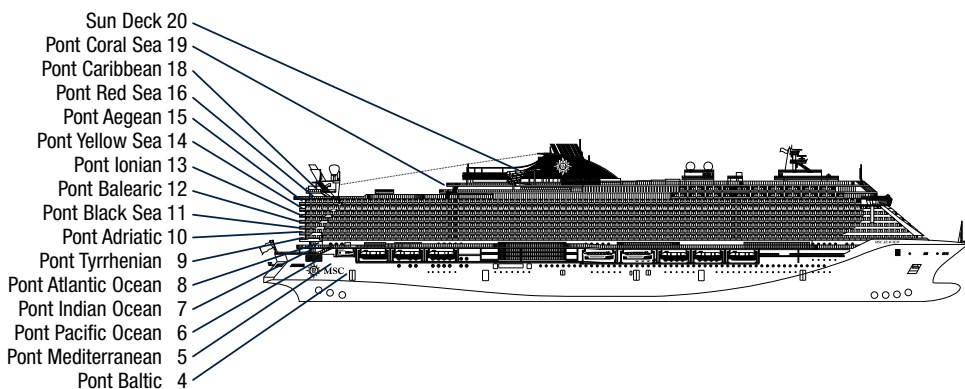

- Sun Deck 20
- Pont Coral Sea 19
- Pont Caribbean 18
- Pont Red Sea 16
- Pont Aegean 15
- Pont Yellow Sea 14
- Pont Ionian 13
- Pont Balearic 12
- Pont Black Sea 11
- Pont Adriatic 10
- Pont Tyrrhenian 9
- Pont Atlantic Ocean 8
- Pont Indian Ocean 7
- Pont Pacific Ocean 6
- Pont Mediterranean 5
- Pont Baltic 4

MSC YACHT CLUB